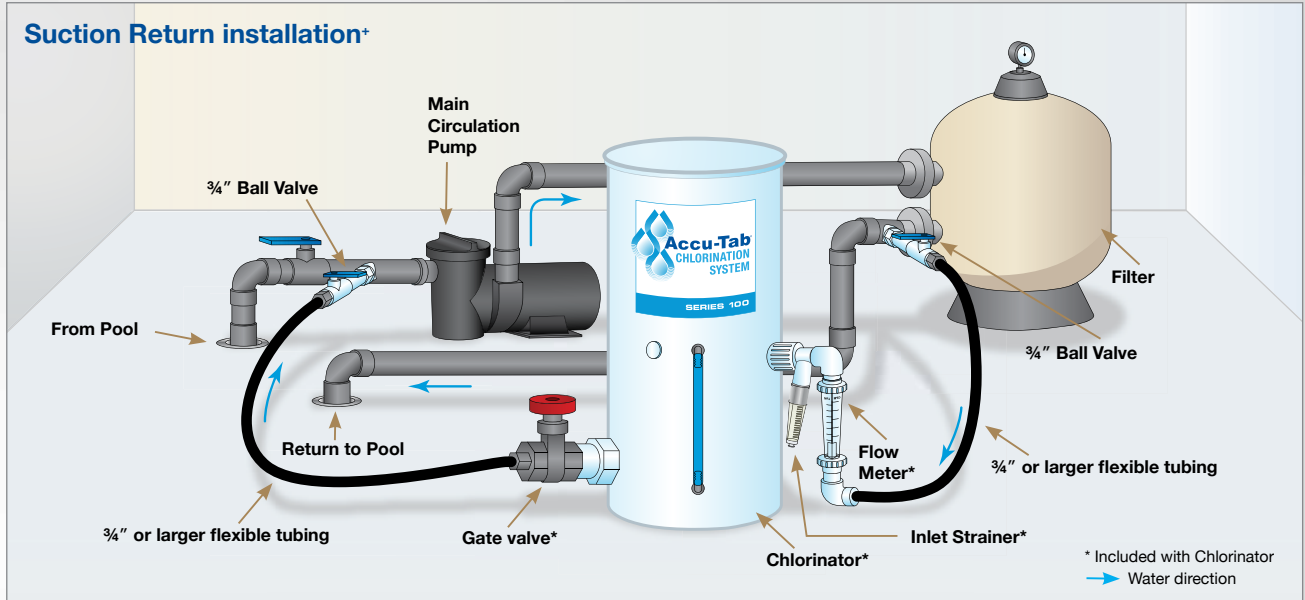

Small investment. Big benefits

*Stabilizer levels assumed to be 15 ppm. Treatable gallons vary depending on factors such as bather load, climate, stabilizer level, etc.

NSF/ANSI
Standard 50 listed

Accu-Tab® Series 100 Chlorinator

The Accu-Tab® system combines proven erosion feeder technology with proprietary 3 1/8-inch Accu-Tab Blue SI calcium hypochlorite tablets. Together, the system delivers predictable rates of chlorine for commercial pool water applications.

+ Gravity Return and Forced Venturi Return installation options also available

PowerBase Benefits

- Ideal for smaller swimming pools
- Very few moving parts – minimizing maintenance
- No small openings that can clog
- Usually only annual cleaning required
- Delivers predictable rates of chlorine
- Easy to install

SPECIFICATIONS

Chlorinator Size..... 14" Diameter x 25"H
(This size does not include the fittings)
 Inlet Connection 3/4" Socket
 Outlet Connection 3/4" Socket

Accu-Tab Blue SI 3 1/8-inch Tablets

Accu-Tab Blue SI 3 1/8-Inch calcium hypochlorite tablets are specially engineered and independently tested by the labs at NSF International to work in Accu-Tab systems in accordance with NSF/ANSI Standard 50 listed. They contain scale inhibitor for cleaner operation. For safety, the tablets have a blue speckled appearance which differentiates them from incompatible chemicals.